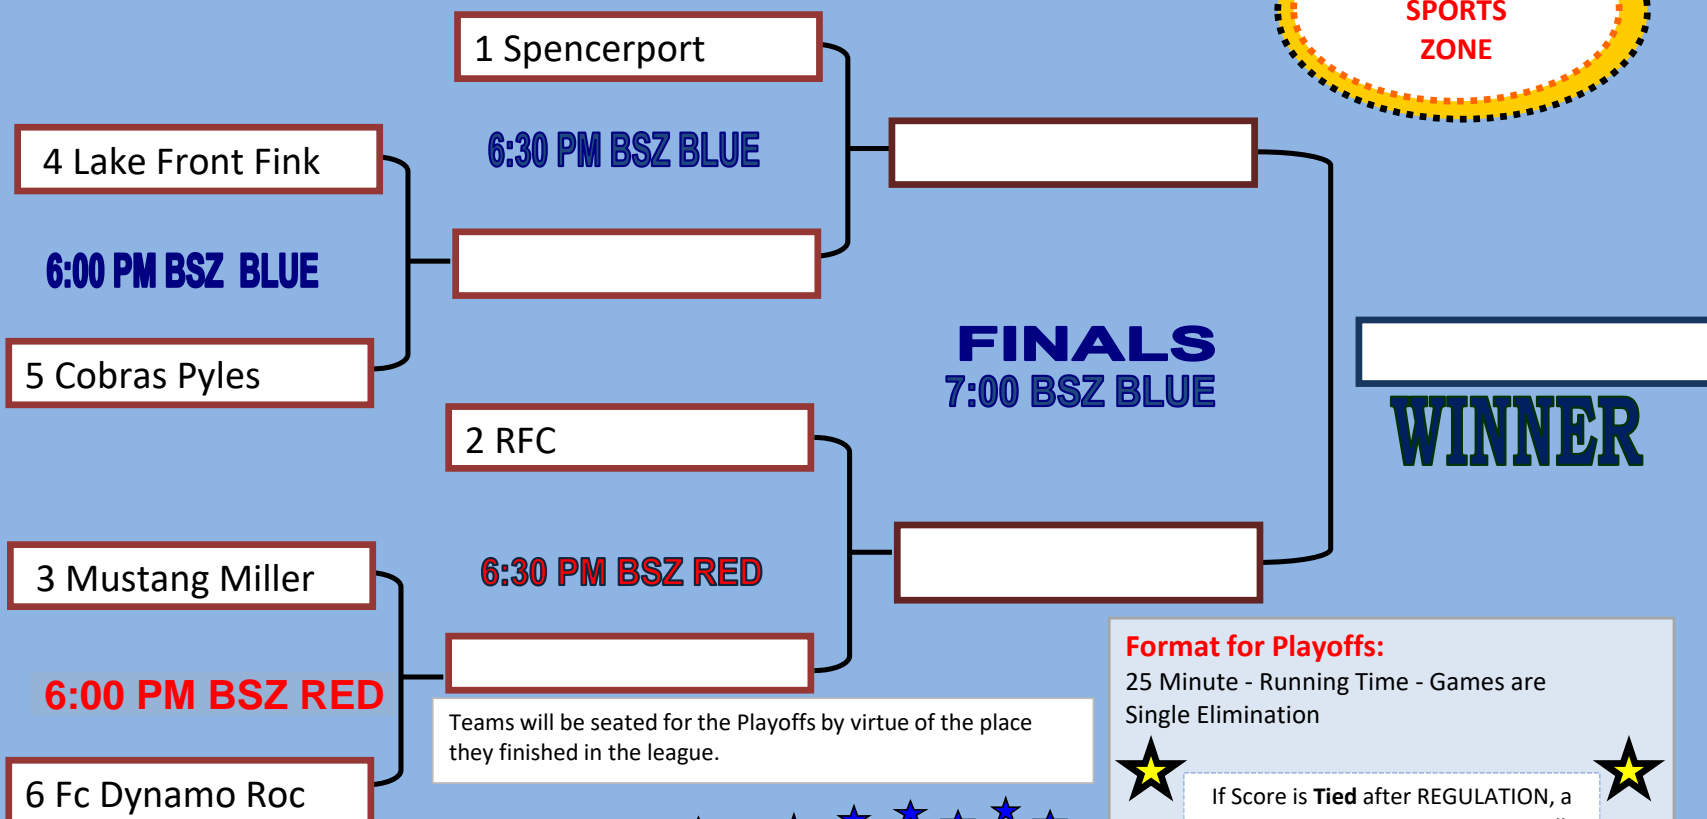

# B12 D1 Playoffs

PLAY HARD / HAVE FUN

**W2 2017**

**BRIGHTON  
SPORTS  
ZONE**

Teams will be seated for the Playoffs by virtue of the place they finished in the league.

**Format for Playoffs:**  
 25 Minute - Running Time - Games are Single Elimination

★ If Score is **Tied** after REGULATION, a SOUTH AMERICAN SHOOTOUT will determine the winner. ★

After Regulation, both Teams will clear the field and have 1 minute to line up **7 TOTAL** Players

**SOUTH AMERICAN (AKA BRAZILIAN) SHOOTOUT RULES:**  
 Sudden Death Format: First Goal Ends Shootout and Wins Game.

**Progression:**  
 Start 7 v 7 (6 Field, Keeper)  
 1 minute of play: each team removes player on the fly for 6 v 6  
 Next minute of play: each team removes player on the fly for 5 v 5  
 Players removed every minute until goal is scored. At 2 v 2, game will remain 2 v 2 until goal is scored.  
 \* The referee and/or our staff will manage the one minute player removal. Any team found to be "Slow Changing" will lose possession and/or a Direct Kick awarded.