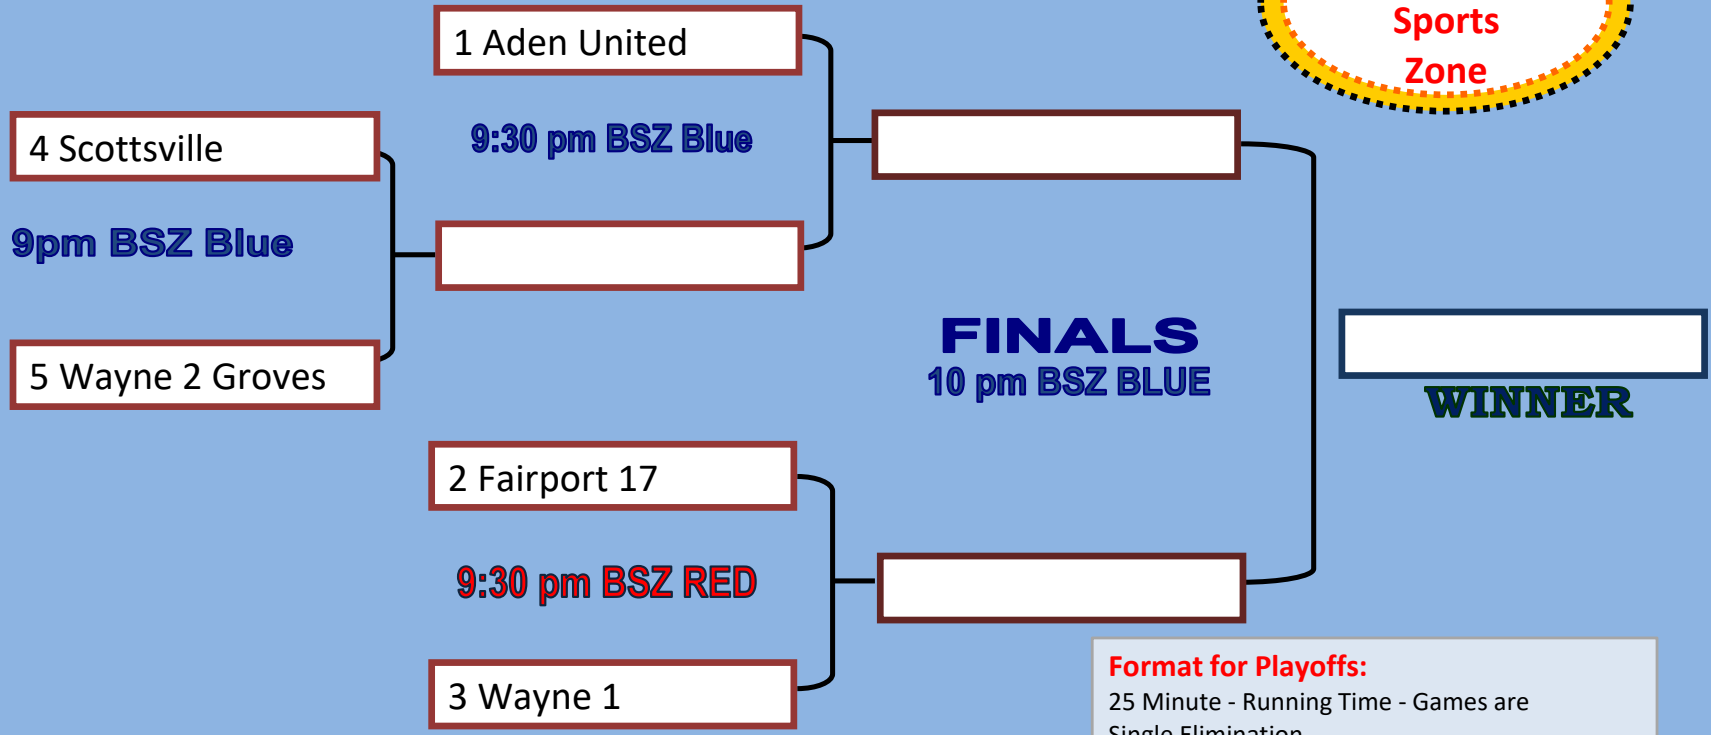

5/12/17

BSCH D1 Playoffs

PLAY HARD / HAVE FUN

W2 2017

Teams will be seeded for the Playoffs by virtue of the place they finished in the league.

SOUTH AMERICAN (AKA BRAZILIAN) SHOOTOUT RULES:
 Sudden Death Format: First Goal Ends Shootout and Wins Game.

Progression:
 Start 7 v 7 (6 Field, Keeper)
 1 minute of play: each team removes player on the fly for 6 v 6
 Next minute of play: each team removes player on the fly for 5 v 5
 Players removed every minute until goal is scored. At 2 v 2, game will remain 2 v 2 until goal is scored.
 * The referee and/or our staff will manage the one minute player removal. Any team found to be "Slow Changing" will lose possession and/or a Direct Kick awarded.

Format for Playoffs:
 25 Minute - Running Time - Games are Single Elimination

★ If Score is **Tied** after REGULATION, a SOUTH AMERICAN SHOOTOUT will determine the winner. ★

After Regulation, both Teams will clear the field and have 1 minute to line up **7 TOTAL** Players