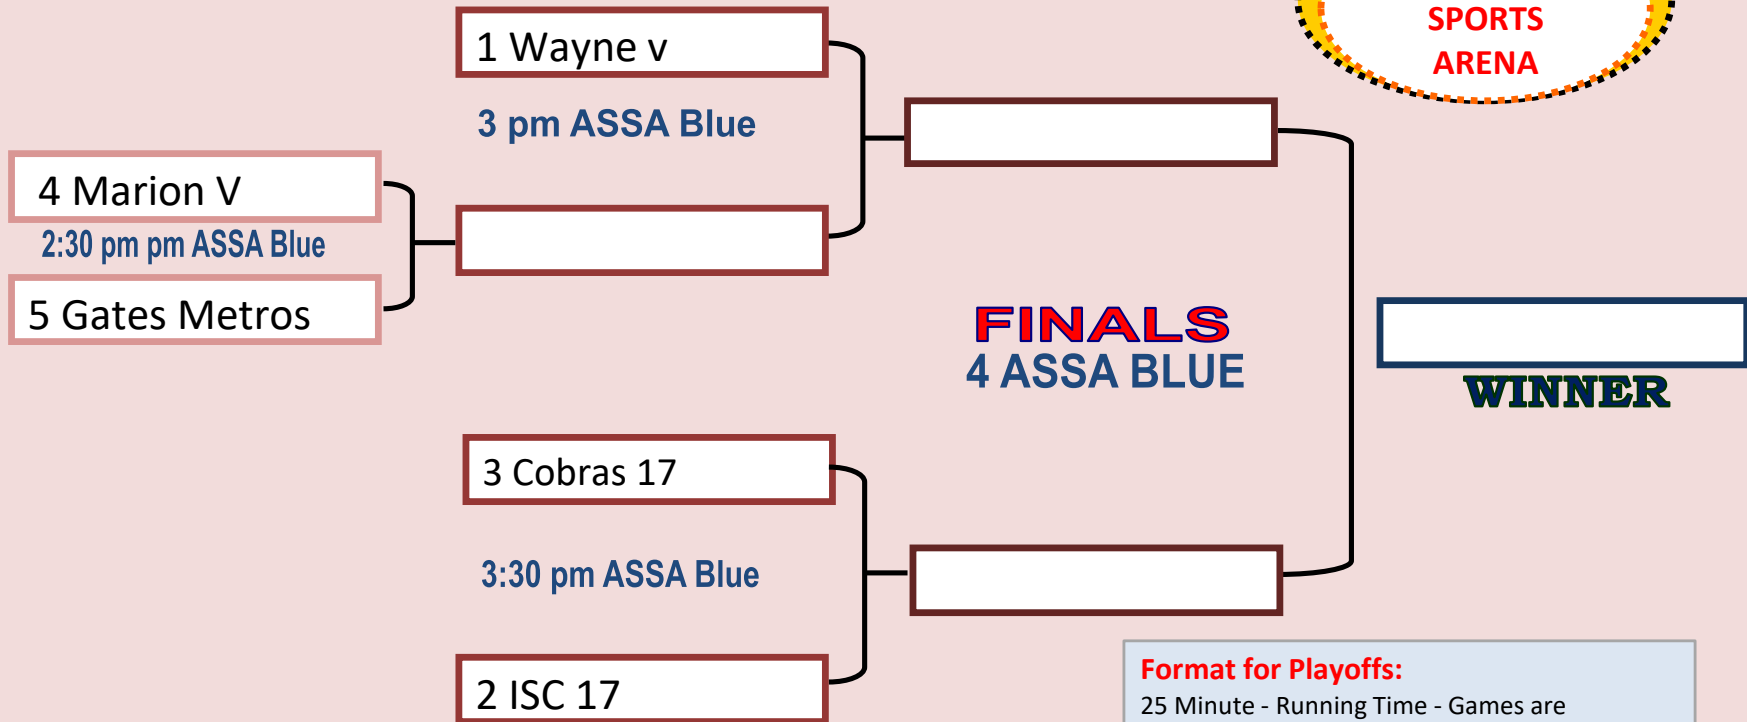

5/7/17

GSCH D1 Playoffs

PLAY HARD / HAVE FUN

W2 2017

ALL STAR
SPORTS
ARENA

FINALS
4 ASSA BLUE

WINNER

Teams will be seeded for the Playoffs by virtue of the place they finished in the league.

Format for Playoffs:

25 Minute - Running Time - Games are Single Elimination

If Score is **Tied** after REGULATION, a SOUTH AMERICAN SHOOTOUT will determine the winner.

After Regulation, both Teams will clear the field and have 1 minute to line up **7 TOTAL** Players

At the conclusion of the Championship Game, Awards will be presented to the Winning Team.

SOUTH AMERICAN (AKA BRAZILIAN) SHOOTOUT RULES:

Sudden Death Format: First Goal Ends Shootout and Wins Game.

Progression: