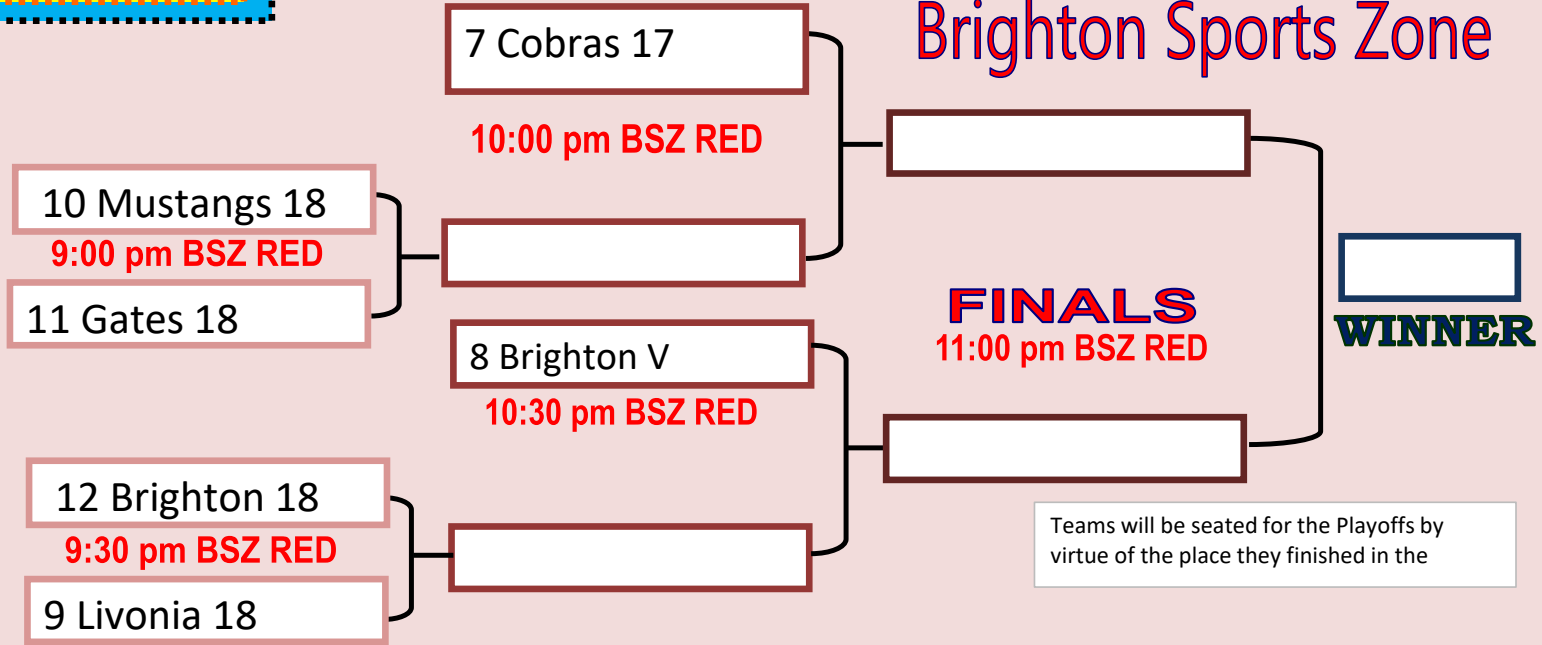

2/17/18

Girls SCH D2 Playoffs

W1 2017-18

Brighton Sports Zone

2/16/18

Consolation Game - Full 1 hour Game

13 Albion V

10:00 pm BSZ RED

14 Chili 17

SOUTH AMERICAN (AKA BRAZILIAN) SHOOTOUT RULES:

Sudden Death Format: First Goal Ends Shootout and Wins Game.

Progression:

Start 7 v 7 (6 Field, Keeper)

1 minute of play: each team removes player on the fly for 6 v 6

Next minute of play: each team removes player on the fly for 5 v 5

Players removed every minute until goal is scored. At 2 v 2, game will remain 2 v 2 until goal is scored.

* The referee and/or our staff will manage the one minute player removal. Any team found to be "Slow Changing" will lose possession and/or a Direct Kick awarded.

Format for Playoffs:

25 Minute - Running Time - Games are Single Elimination

If Score is **Tied** after REGULATION, a SOUTH AMERICAN SHOOTOUT will determine the winner.

After Regulation, both Teams will clear the field and have 1 minute to line up **7 TOTAL** Players