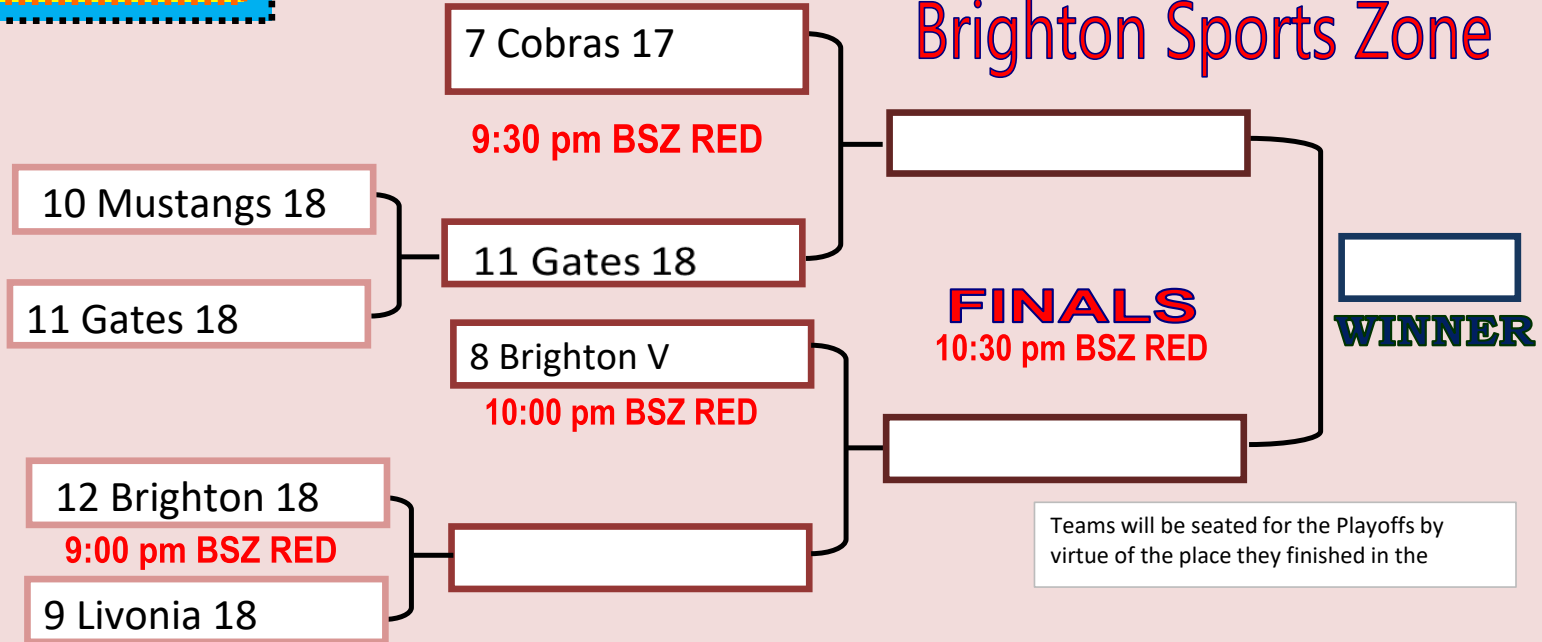

2/17/18

Girls SCH D2 Playoffs

W1 2017-18

Brighton Sports Zone

2/16/18

Consolation Game - Full 1 hour Game

13 Albion V

10:00 pm BSZ RED

14 Chili 17

SOUTH AMERICAN (AKA BRAZILIAN) SHOOTOUT RULES:

Sudden Death Format: First Goal Ends Shootout and Wins Game.

Progression:

Start 7 v 7 (6 Field, Keeper)

1 minute of play: each team removes player on the fly for 6 v 6

Next minute of play: each team removes player on the fly for 5 v 5

Players removed every minute until goal is scored. At 2 v 2, game will remain 2 v 2 until goal is scored.

* The referee and/or our staff will manage the one minute player removal. Any team found to be "Slow Changing" will lose possession and/or a Direct Kick awarded.

Format for Playoffs:

25 Minute - Running Time - Games are Single Elimination

If Score is **Tied** after REGULATION, a SOUTH AMERICAN SHOOTOUT will determine the winner.

After Regulation, both Teams will clear the field and have 1 minute to line up **7 TOTAL** Players