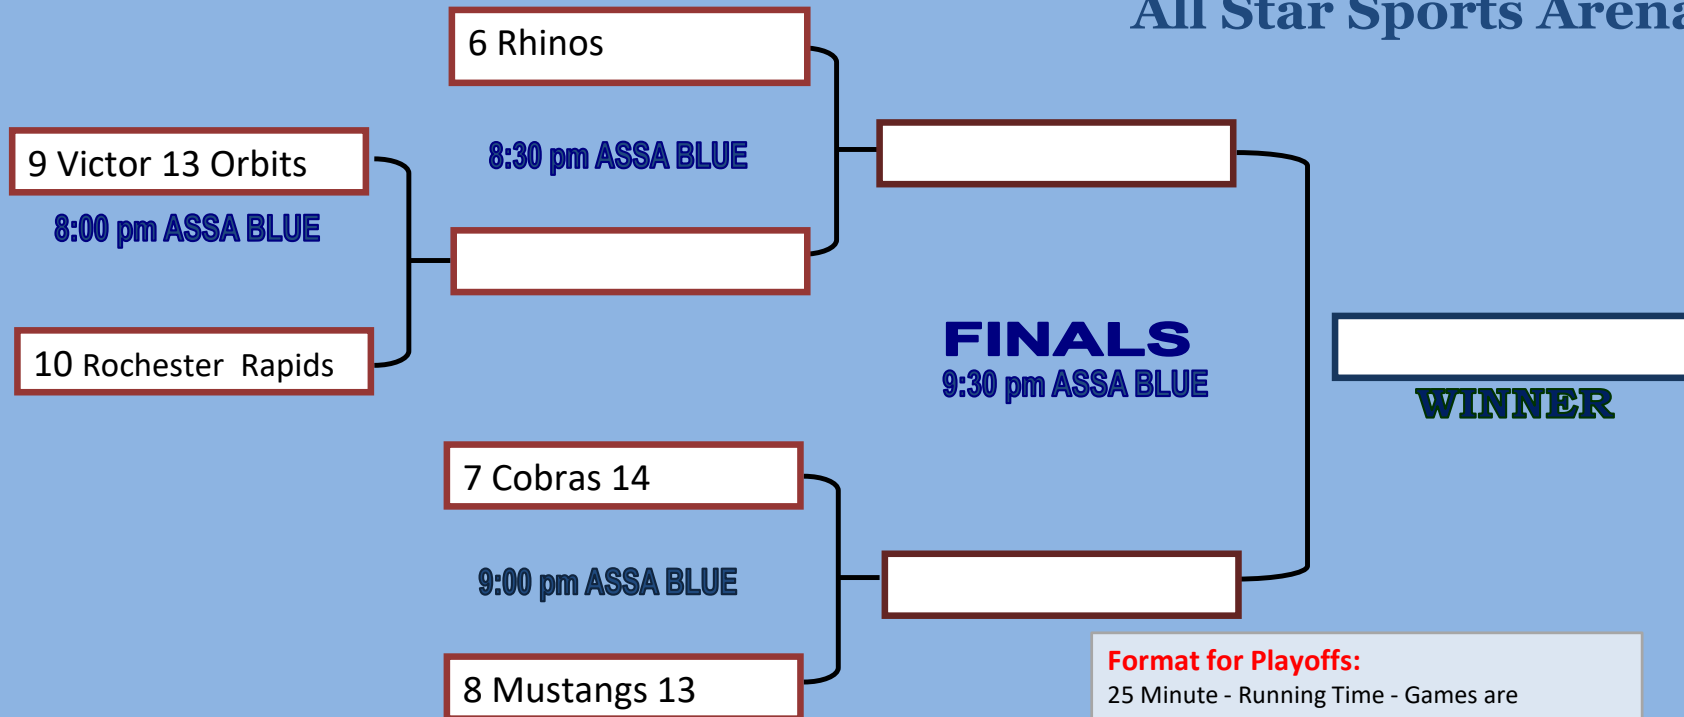

# B14 D2 Playoffs

## PLAY HARD / HAVE FUN

W2 2018

All Star Sports Arena

Teams will be seated for the Playoffs by virtue of the place they finished in the league.

### SOUTH AMERICAN (AKA BRAZILIAN) SHOOTOUT RULES:

Sudden Death Format: First Goal Ends Shootout and Wins Game.