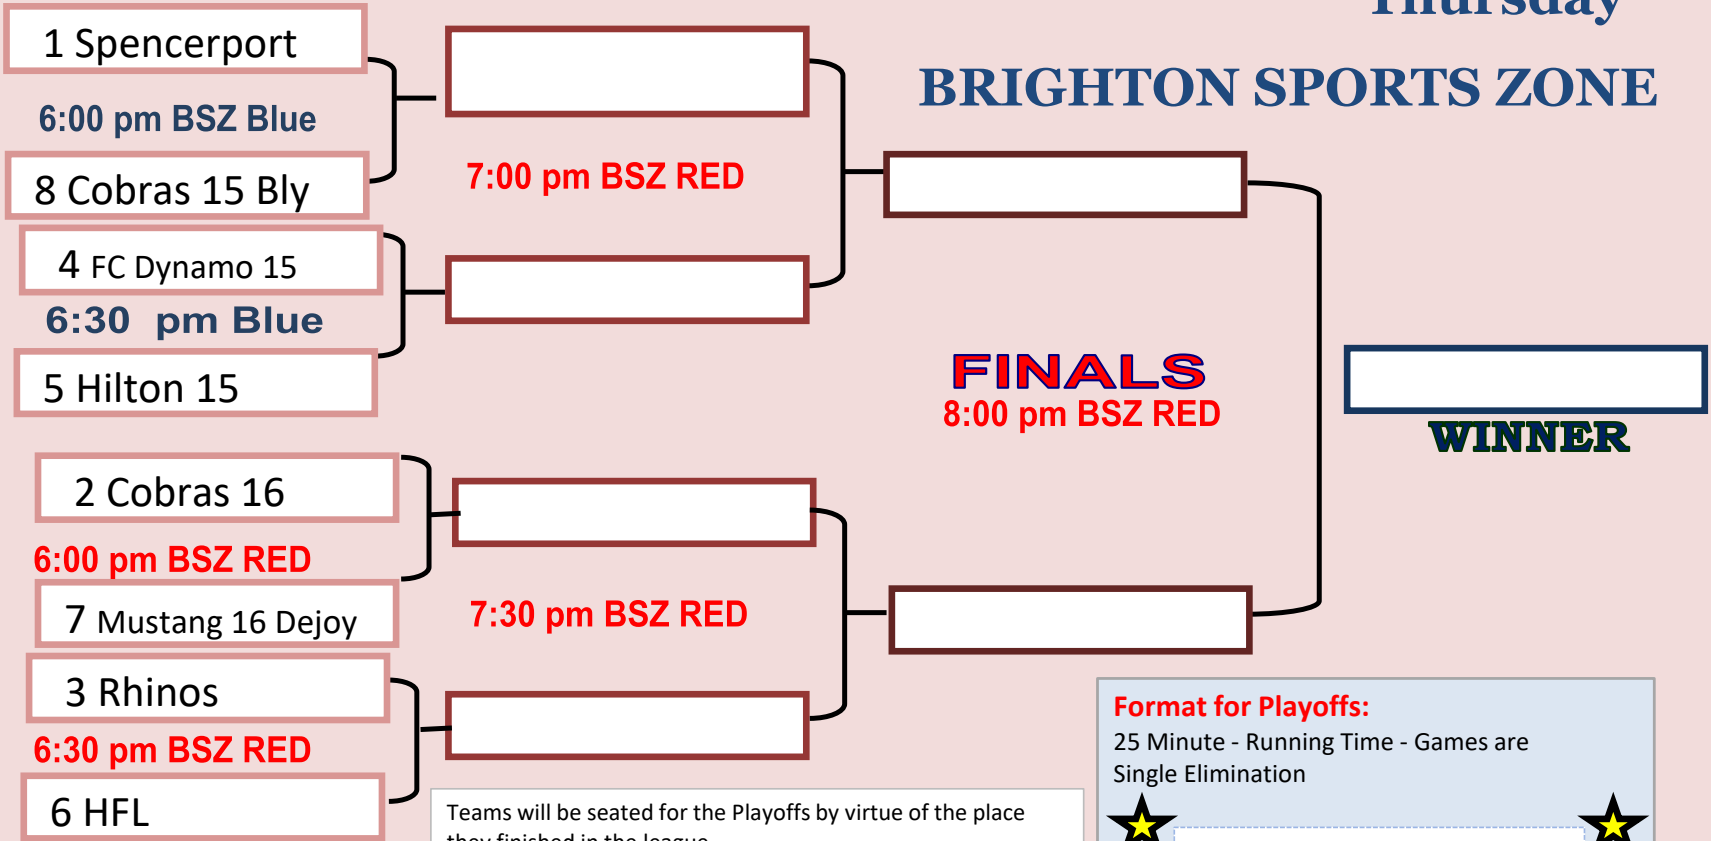

5/10/18

Girls 16 D1 Playoffs

PLAY HARD / HAVE FUN

W2 2018

Thursday

BRIGHTON SPORTS ZONE

SOUTH AMERICAN (AKA BRAZILIAN) SHOOTOUT RULES:
 Sudden Death Format: First Goal Ends Shootout and Wins Game.

Progression:
 Start 7 v 7 (6 Field, Keeper)
 1 minute of play: each team removes player on the fly for 6 v 6
 Next minute of play: each team removes player on the fly for 5 v 5
 Players removed every minute until goal is scored. At 2 v 2, game will remain 2 v 2 until goal is scored.
 * The referee and/or our staff will manage the one minute player removal. Any team found to be "Slow Changing" will lose possession and/or a Direct Kick awarded.

Format for Playoffs:
 25 Minute - Running Time - Games are Single Elimination

★ If Score is **Tied** after REGULATION, a SOUTH AMERICAN SHOOTOUT will determine the winner. ★

After Regulation, both Teams will clear the field and have 1 minute to line up **7 TOTAL** Players